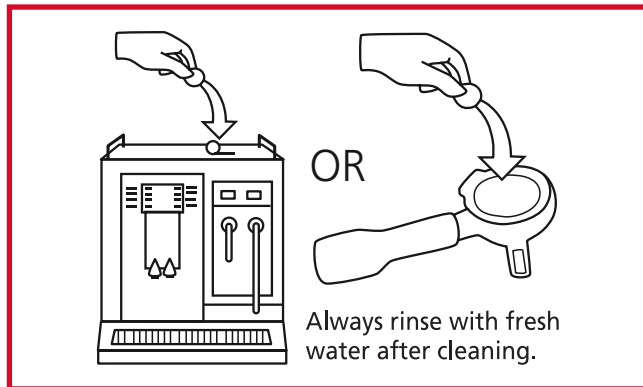

S15 TABLETS

ESPRESSO MACHINE CLEANING TABLETS

HIGH PERFORMANCE

S15 tablets safely and completely remove coffee oils and residues of selected super-automatic espresso machines.

TARGETED DISSOLUTION TIME

S15 tablets have been formulated to dissolve in automatic cleaning cycles to provide optimal cleaning performance.

SAFE FOR YOUR MACHINE

These high performance tablets are highly effective while being non-corrosive.

HOW TO USE

QUALITY INGREDIENTS

S15 tablets contain only pharmaceutical and food grade ingredients.

RECOMMENDED FOR

Schaerer, Saeco, Stentorfield, SCS, De Longhi, Breville, Macco and Miele super-automatic espresso machines.

Can also be used in the group head of domestic espresso machines.

Refer to machine manufacturer's instructions on how to clean.
Always rinse thoroughly with fresh water after cleaning.

PRODUCT	TYPE OF UNIT PACK	NET UNIT WEIGHT	# OF TABLETS PER UNIT	# OF UNITS PER CASE	# OF TABLETS PER CASE	PRODUCT CODE / INDIVIDUAL	PRODUCT CODE / CASE
S15 Tablets	8 Tablet Blister Pack	0.023	8	15	120	E26940	E25570
	60 Tablet Jar	0.11	60	12	720	E29900	E29920
	100 Tablet Jar	0.19	100	12	1200	E29826	E29736